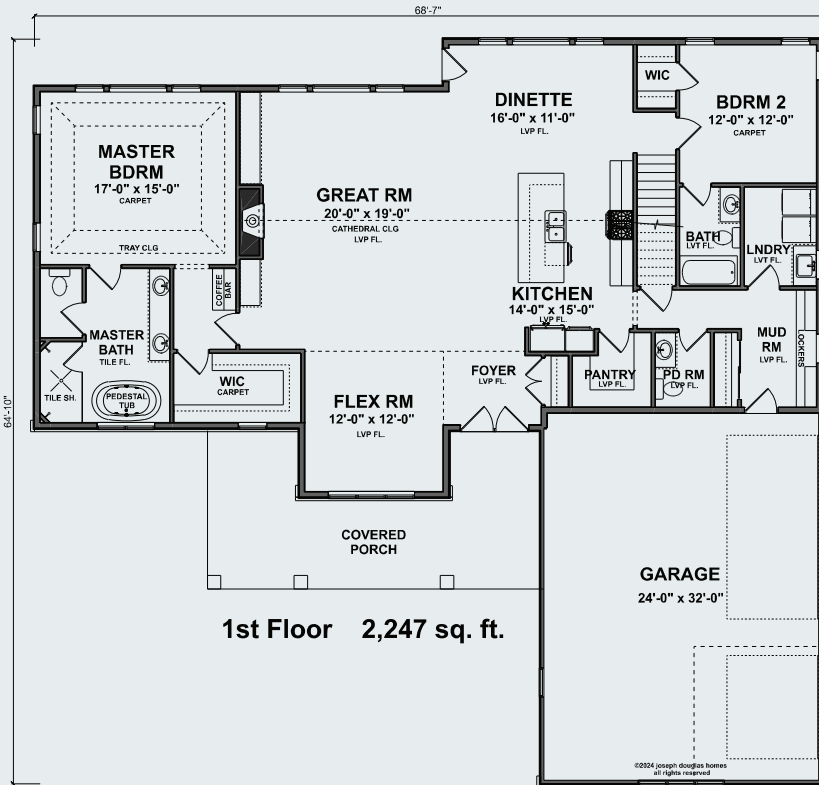

The BIRMINGHAM

2,870 Sq.Ft.

4-5 BEDS

3.5 BATHS

1st Floor Master

SPECIAL FEATURES

Luxury Master Suite and Coffee Bar
Two 1st Floor Bedrooms
Opt 5th Bedroom

Sales Professional:

Introducing the Birmingham, designed to incorporate the most sought-after features into one elegant design. In addition to the Master Bedroom, the first floor includes an extra private bedroom suite, perfect for an adult child, parent, or long-term guest.

You can choose between a 10-foot ceiling or a cathedral ceiling in the kitchen and great room area. The Master Suite offers a luxurious bath complete with a pedestal tub, a two-person tile shower, and a private coffee bar conveniently located for your enjoyment.

The BIRMINGHAM

2,870 Sq.Ft.

4-5 BEDS

3.5 BATHS

1st Floor Master

SPECIAL FEATURES

Luxury Master Suite &
Coffee Bar
Two 1st Floor Bedrooms
Opt 5th Bedroom

2nd Floor 623 sq. ft.