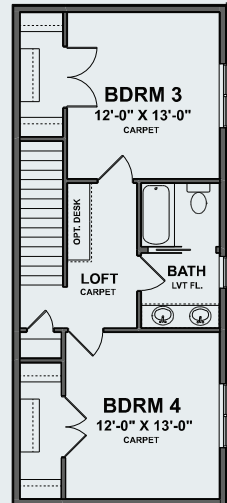

The BIRMINGHAM

2,870 Sq.Ft.

4-5 BEDS

3.5 BATHS

1st Floor Master

SPECIAL FEATURES

Luxury Master Suite and Coffee Bar
Two 1st Floor Bedrooms
Opt 5th Bedroom

Sales Professional:

You can choose between a 10-foot ceiling or a cathedral ceiling in the kitchen and great room area. The Master Suite offers a luxurious bath complete with a pedestal tub, a two-person tile shower, and a private coffee bar conveniently located for your enjoyment.

The BIRMINGHAM

2,870 Sq.Ft.

4-5 BEDS

3.5 BATHS

1st Floor Master

SPECIAL FEATURES

Luxury Master Suite &
Coffee Bar
Two 1st Floor Bedrooms
Opt 5th Bedroom

2nd Floor 623 sq. ft.

OPT BDRM 5
ADDS 250 SF