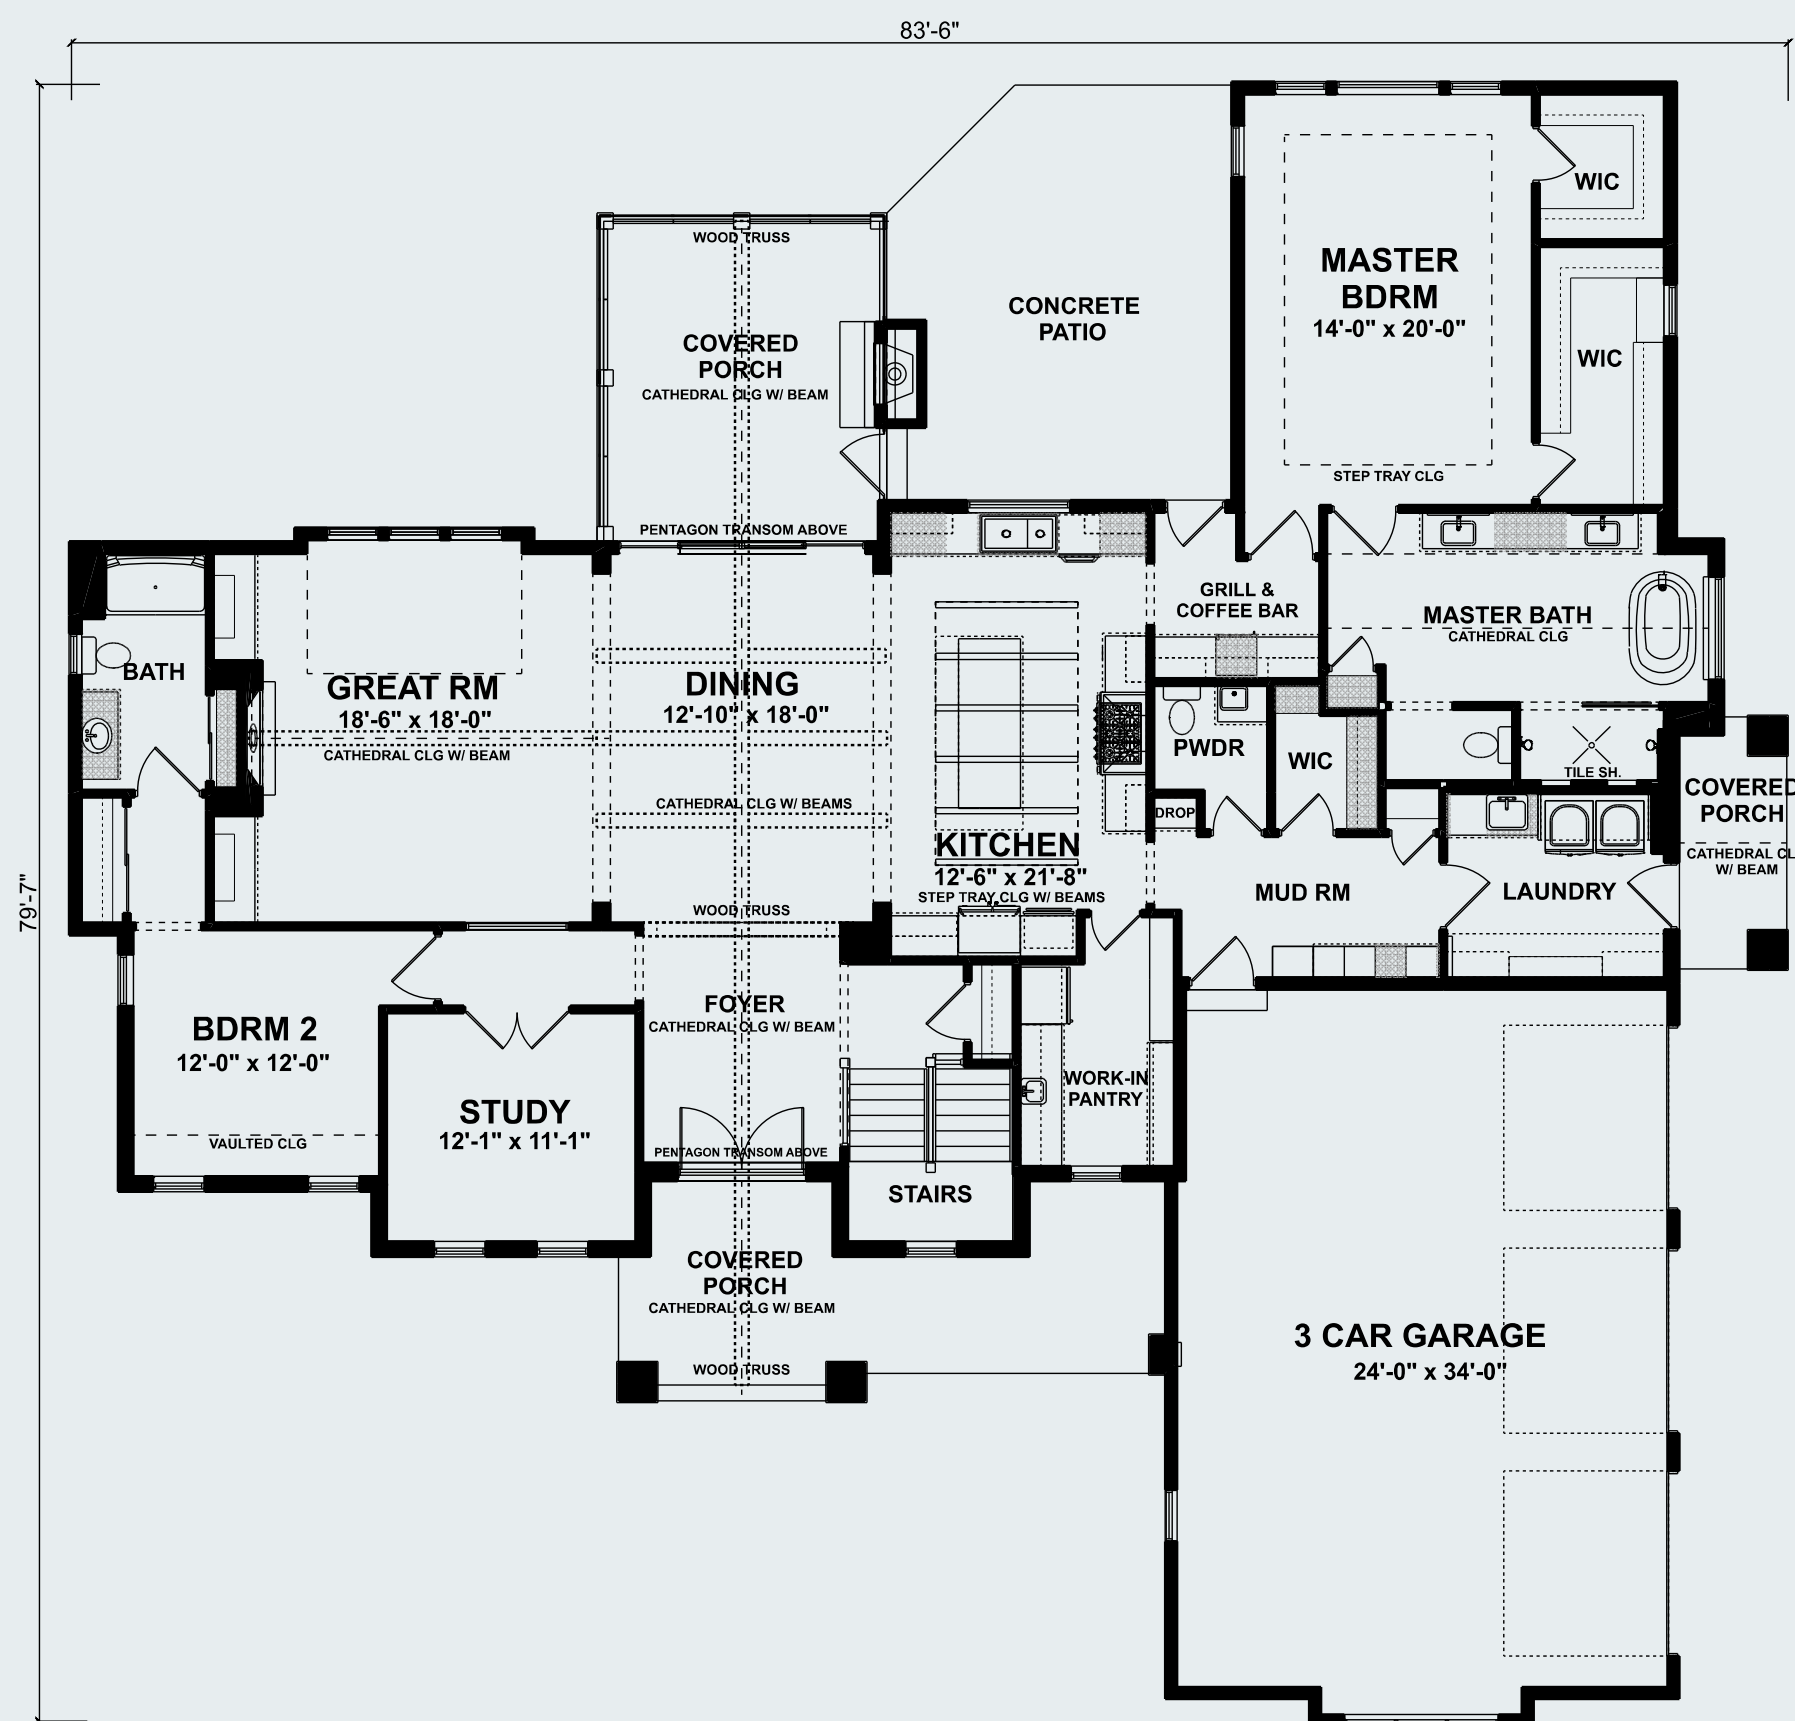

Custom Home

2,800 Sq. Ft.

JOSEPH DOUGLAS[®]
FINE HOME BUILDERS

FOLLOW US ON

262.783.4700

JosephDouglasHomes.com