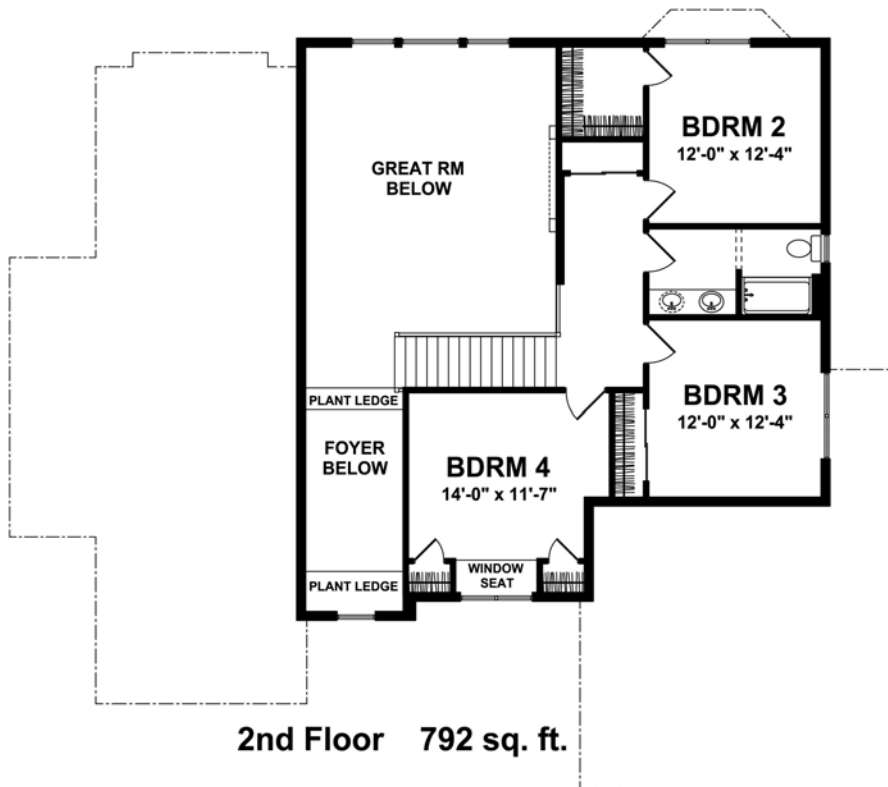

The Somerset

2,922 Sq. Ft.

Popular Options