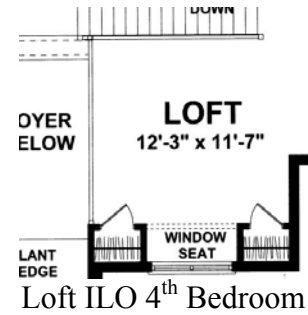

The Somerset

2,922 Sq. Ft.

Popular Options