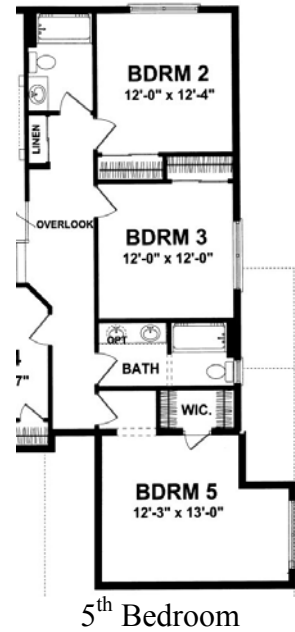

The Somerset

2,922 Sq. Ft.

Popular Options