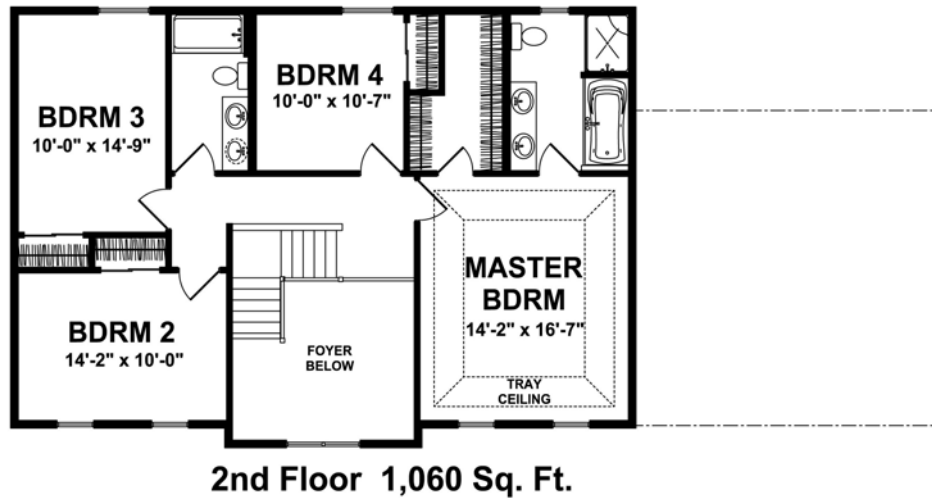

The Williamsburg

2,272 Sq. Ft.

FRENCH COUNTRY ELEVATION

Additional Elevation Styles

FARMHOUSE ELEVATION

TRADITIONAL ELEVATION

Visit us on the web at:

www.JosephDouglasHomes.com

or Email us at: sales@JosephDouglasHomes.com

(262)783-4700

Joseph Douglas Homes • N50 W13740 Overview Dr. Suite D • Menomonee Falls, WI 53051

The front elevation shown above is an artist's rendering and for illustrative purposes only. All floor plans, exterior renderings and dimensions are approximate and subject to change. Standard floor plans and elevations may differ from those shown based on modifications, options and improvements. Contact salesperson for standard features. Prices and specifications are subject to change without notice or obligation.

The Williamsburg

2,272 Sq. Ft.

For more information, call:

N50 W13740 Overview Dr. Suite D
Menomonee Falls, WI 53051
www.JosephDouglasHomes.com

(262)783-4700