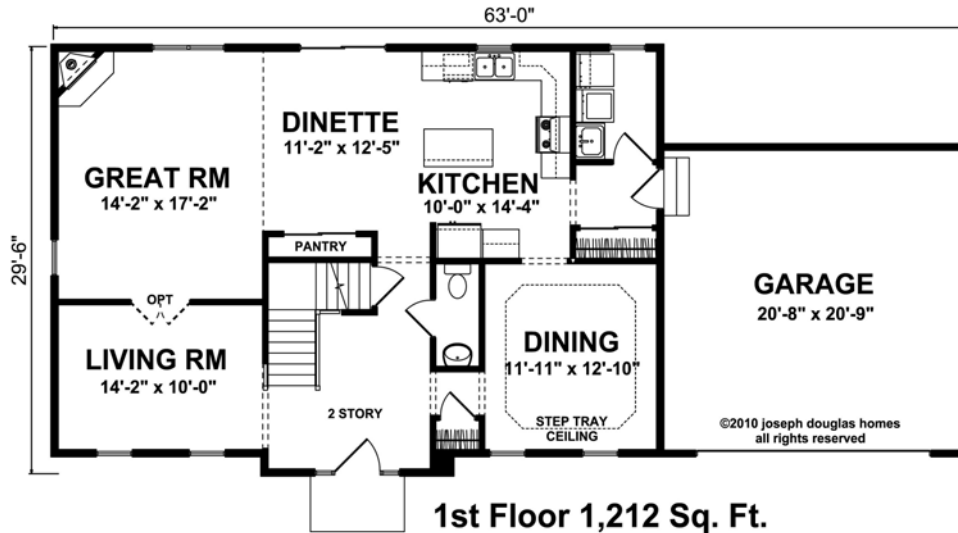

The Williamsburg

2,272 Sq. Ft.

FRENCH COUNTRY ELEVATION

Additional Elevation Styles

FARMHOUSE ELEVATION

TRADITIONAL ELEVATION

Visit us on the web at:

www.JosephDouglasHomes.com

or Email us at: sales@JosephDouglasHomes.com

(262)783-4700

Joseph Douglas Homes • N50 W13740 Overview Dr. Suite D • Menomonee Falls, WI 53051

The front elevation shown above is an artist's rendering and for illustrative purposes only. All floor plans, exterior renderings and dimensions are approximate and subject to change. Standard floor plans and elevations may differ from those shown based on modifications, options and improvements. Contact salesperson for standard features. Prices and specifications are subject to change without notice or obligation.

The Williamsburg

2,272 Sq. Ft.

For more information, call:

N50 W13740 Overview Dr. Suite D
Menomonee Falls, WI 53051
www.JosephDouglasHomes.com

(262)783-4700