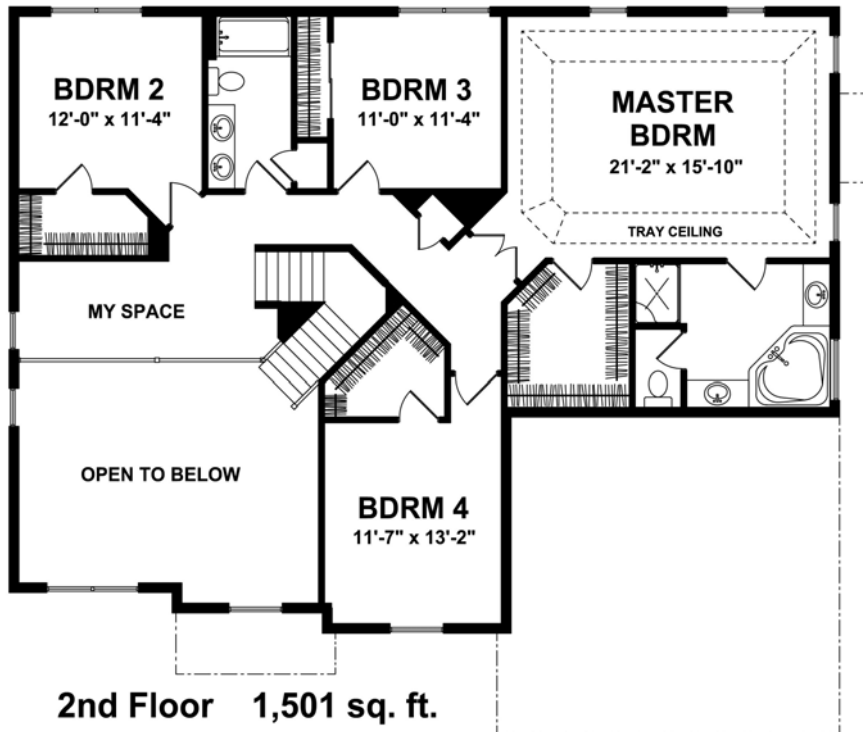

# The Kingsbury

3,378 Sq. Ft.

FRENCH COUNTRY ELEVATION

**(262)783-4700**

Joseph Douglas Homes • N50 W13740 Overview Dr. Suite D • Menomonee Falls, WI 53051

*The front elevation shown above is an artist's rendering and for illustrative purposes only. All floor plans, exterior renderings and dimensions are approximate and subject to change. Standard floor plans and elevations may differ from those shown based on modifications, options and improvements. Contact salesperson for standard features. Prices and specifications are subject to change without notice or obligation.*

# The Kingsbury

3,378 Sq. Ft.

For more information, call:

N50 W13740 Overview Dr. Suite D  
Menomonee Falls, WI 53051  
www.JosephDouglasHomes.com  
**(262)783-4700**