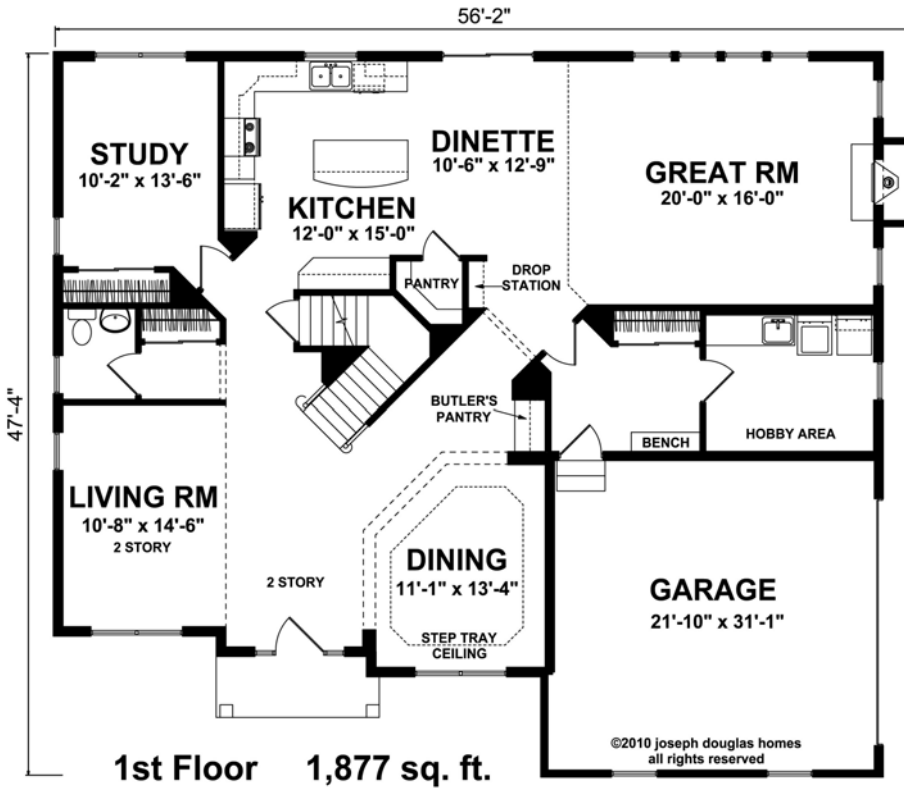

# The Kingsbury

3,378 Sq. Ft.

FRENCH COUNTRY ELEVATION

**(262)783-4700**

Joseph Douglas Homes • N50 W13740 Overview Dr. Suite D • Menomonee Falls, WI 53051

*The front elevation shown above is an artist's rendering and for illustrative purposes only. All floor plans, exterior renderings and dimensions are approximate and subject to change. Standard floor plans and elevations may differ from those shown based on modifications, options and improvements. Contact salesperson for standard features. Prices and specifications are subject to change without notice or obligation.*

# The Kingsbury

3,378 Sq. Ft.

For more information, call:

N50 W13740 Overview Dr. Suite D  
Menomonee Falls, WI 53051  
www.JosephDouglasHomes.com  
**(262)783-4700**