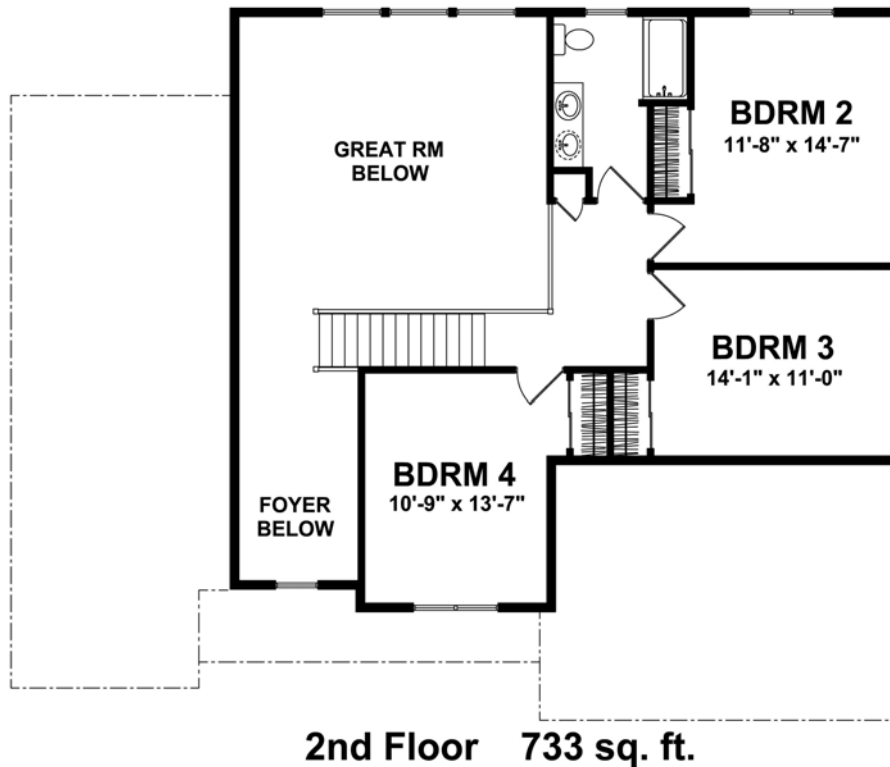

The Carlisle

2,221 Sq. Ft.

FRENCH COUNTRY ELEVATION

Additional Elevation Styles

CLASSIC ELEVATION

TRADITIONAL ELEVATION

Visit us on the web at:

www.JosephDouglasHomes.com

or Email us at: sales@JosephDouglasHomes.com

(262)783-4700

Joseph Douglas Homes • N50 W13740 Overview Dr. Suite D • Menomonee Falls, WI 53051

The front elevation shown above is an artist's rendering and for illustrative purposes only. All floor plans, exterior renderings and dimensions are approximate and subject to change. Standard floor plans and elevations may differ from those shown based on modifications, options and improvements. Contact salesperson for standard features. Prices and specifications are subject to change without notice or obligation.

The Carlisle

2,221 Sq. Ft.

For more information, call:

N50 W13740 Overview Dr. Suite D
Menomonee Falls, WI 53051
www.JosephDouglasHomes.com
(262)783-4700