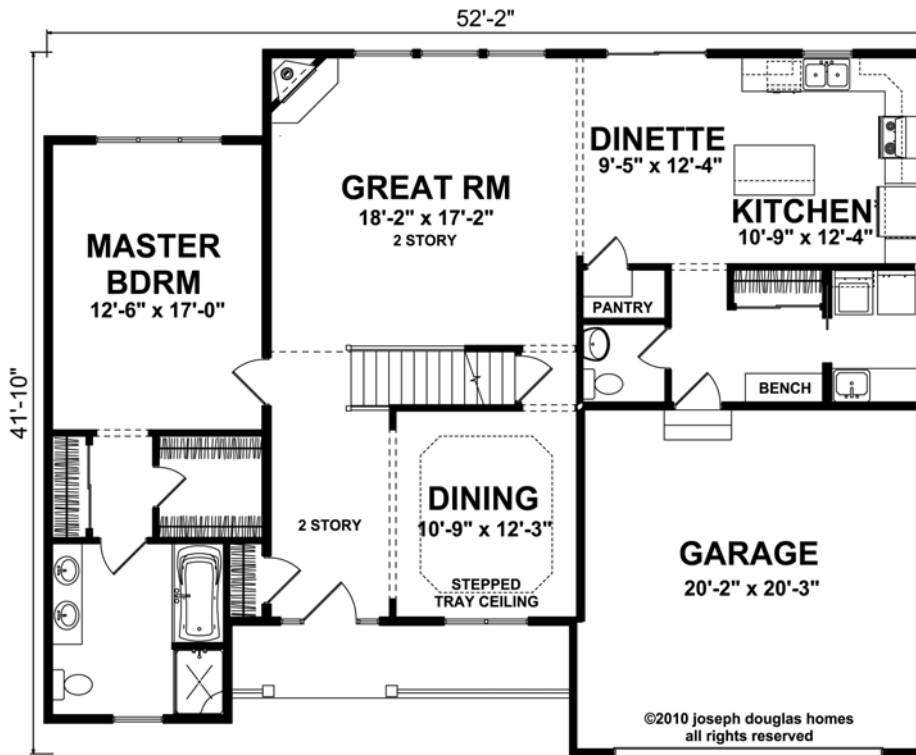

The Carlisle

2,221 Sq. Ft.

FRENCH COUNTRY ELEVATION

Additional Elevation Styles

CLASSIC ELEVATION

TRADITIONAL ELEVATION

Visit us on the web at:

www.JosephDouglasHomes.com

or Email us at: sales@JosephDouglasHomes.com

(262)783-4700

Joseph Douglas Homes • N50 W13740 Overview Dr. Suite D • Menomonee Falls, WI 53051

The front elevation shown above is an artist's rendering and for illustrative purposes only. All floor plans, exterior renderings and dimensions are approximate and subject to change. Standard floor plans and elevations may differ from those shown based on modifications, options and improvements. Contact salesperson for standard features. Prices and specifications are subject to change without notice or obligation.

The Carlisle

2,221 Sq. Ft.

For more information, call:

N50 W13740 Overview Dr. Suite D
Menomonee Falls, WI 53051
www.JosephDouglasHomes.com
(262)783-4700