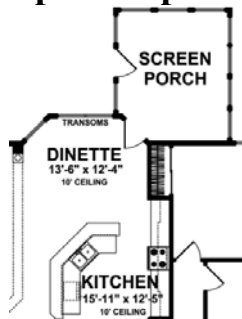

Prices and specifications are subject to change without notice or obligation.

The Bristol

2,118 Sq. Ft.

Popular Options

Deluxe Master Bath

Screen Porch

Larger Bedrooms

For more information, call: