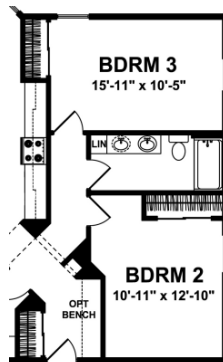

Prices and specifications are subject to change without notice or obligation.

The Bristol

2,118 Sq. Ft.

Popular Options

Deluxe Master Bath

Screen Porch

Larger Bedrooms

For more information, call: