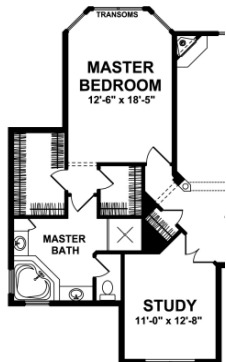

The Bristol

2,118 Sq. Ft.

FRENCH COUNTRY ELEVATION

Additional Elevation Styles

CLASSIC ELEVATION

TRADITIONAL ELEVATION

Visit us on the web at:

www.JosephDouglasHomes.com

or Email us at: sales@JosephDouglasHomes.com

(262)783-4700

Joseph Douglas Homes • N50 W13740 Overview Dr. Suite D • Menomonee Falls, WI 53051

The front elevation shown above is an artist's rendering and for illustrative purposes only. All floor plans, exterior renderings and dimensions are approximate and subject to change. Standard floor plans and elevations may differ from those shown based on modifications, options and improvements. Contact salesperson for standard features.

Prices and specifications are subject to change without notice or obligation.

The Bristol

2,118 Sq. Ft.

Popular Options

Deluxe Master Bath

Screen Porch

Larger Bedrooms

For more information, call: