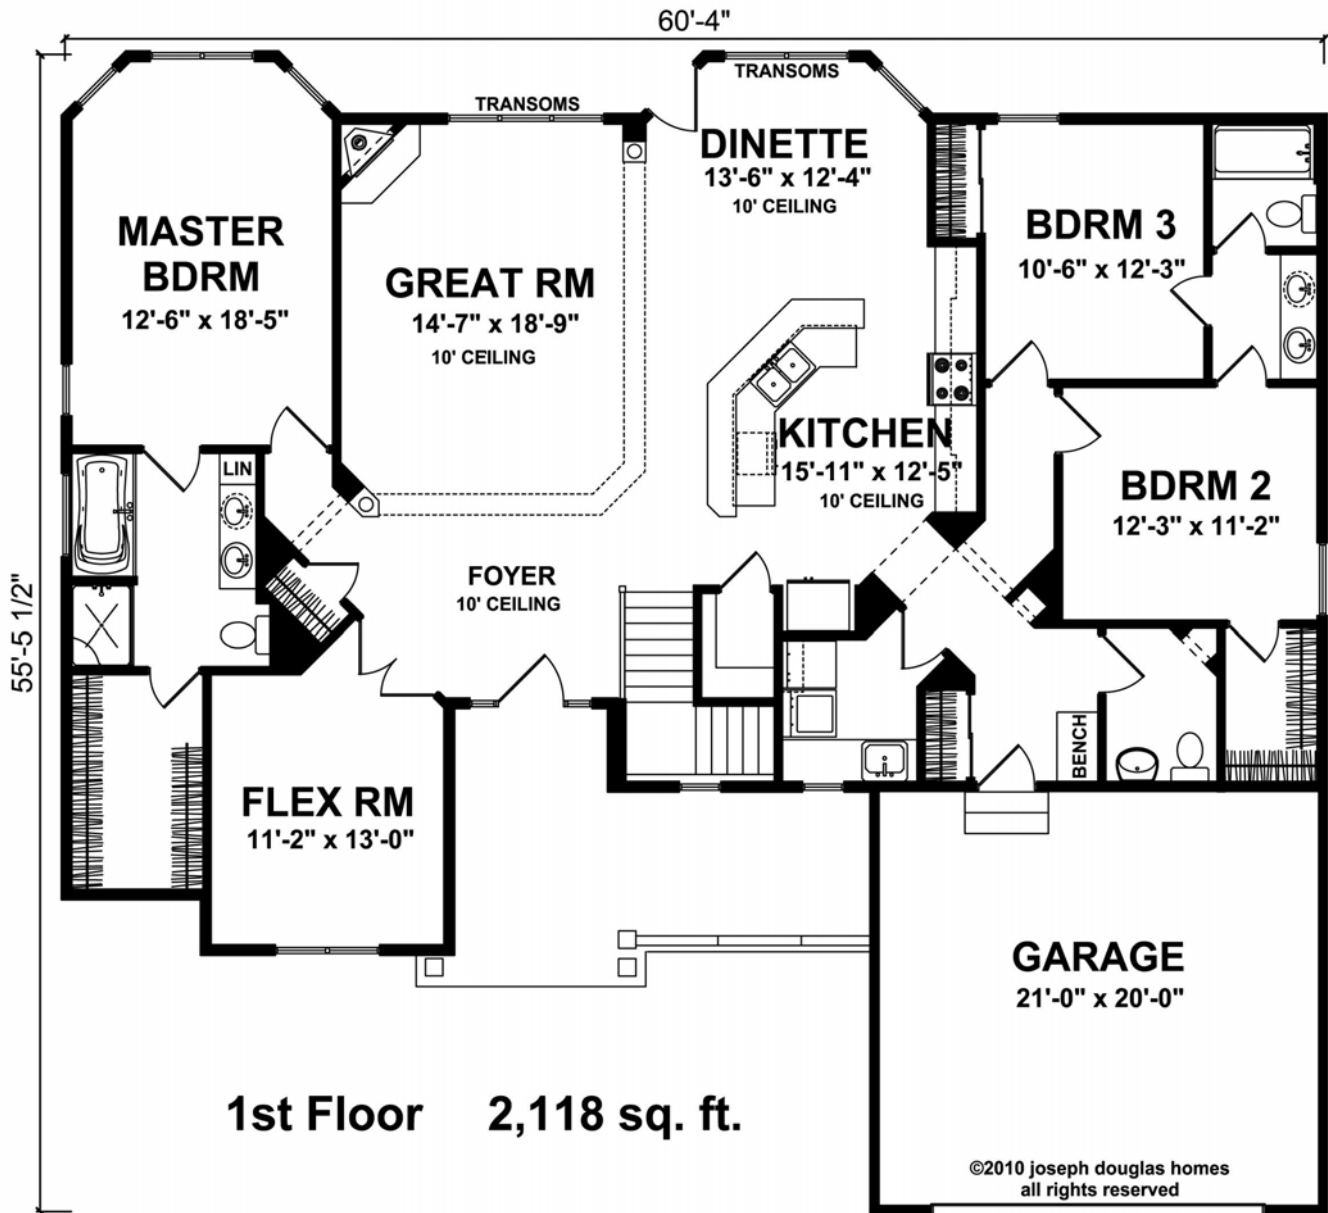

The Bristol

2,118 Sq. Ft.

FRENCH COUNTRY ELEVATION

Additional Elevation Styles

CLASSIC ELEVATION

TRADITIONAL ELEVATION

Visit us on the web at:

www.JosephDouglasHomes.com

Prices and specifications are subject to change without notice or obligation.

The Bristol

2,118 Sq. Ft.

Popular Options

Deluxe Master Bath

Screen Porch

Larger Bedrooms

For more information, call: