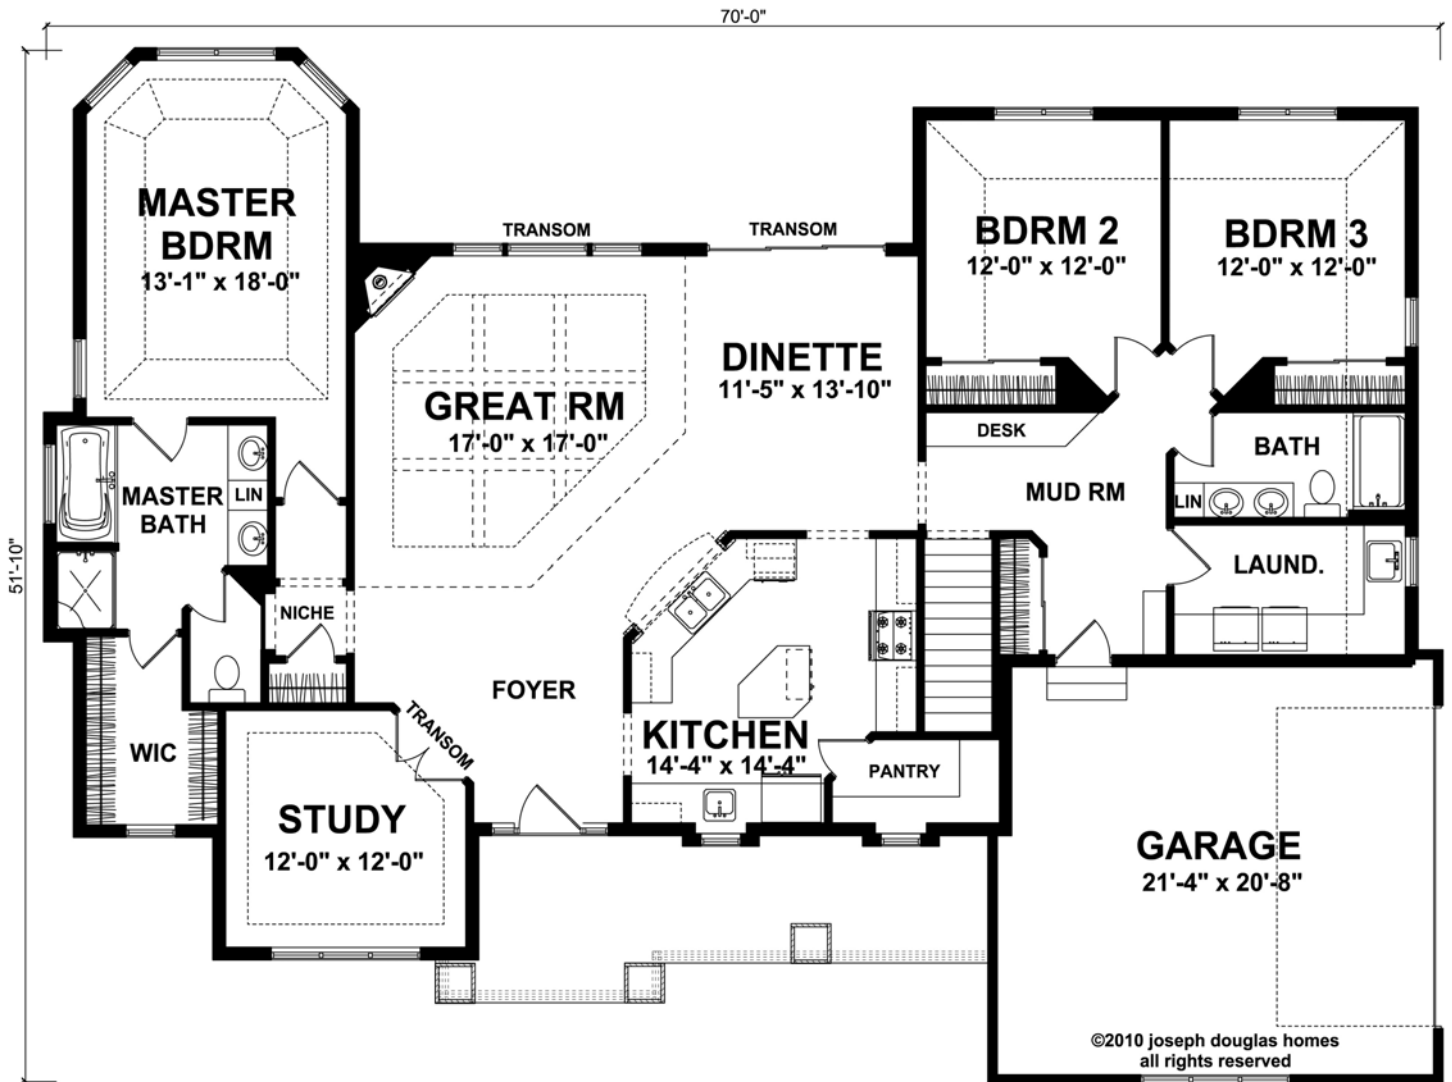

The Camden

2,238 Sq. Ft.

CRAFTSMAN ELEVATION

Additional Elevation Styles

Visit us on the web at:

www.JosephDouglasHomes.com

or Email us at: sales@JosephDouglasHomes.com

(262)783-4700

Joseph Douglas Homes • N50 W13740 Overview Dr. Suite D • Menomonee Falls, WI 53051

The front elevation shown above is an artist's rendering and for illustrative purposes only. All floor plans, exterior renderings and dimensions are approximate and subject to change. Standard floor plans and elevations may differ from those shown based on modifications, options and improvements. Contact salesperson for standard features. Prices and specifications are subject to change without notice or obligation.

The Camden

2,238 Sq. Ft.

Popular Options

Deluxe Shower

Add Powder Room

For more information, call:

N50 W13740 Overview Dr. Suite D
Menomonee Falls, WI 53051
www.JosephDouglasHomes.com
(262)783-4700