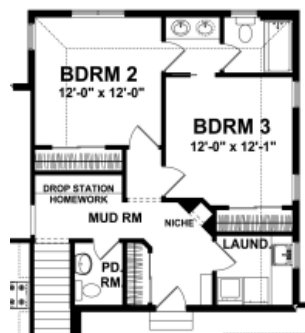

The Camden

2,238 Sq. Ft.

CRAFTSMAN ELEVATION

Additional Elevation Styles

Visit us on the web at:

www.JosephDouglasHomes.com

or Email us at: sales@JosephDouglasHomes.com

(262)783-4700

Joseph Douglas Homes • N50 W13740 Overview Dr. Suite D • Menomonee Falls, WI 53051

The front elevation shown above is an artist's rendering and for illustrative purposes only. All floor plans, exterior renderings and dimensions are approximate and subject to change. Standard floor plans and elevations may differ from those shown based on modifications, options and improvements. Contact salesperson for standard features. Prices and specifications are subject to change without notice or obligation.

The Camden

2,238 Sq. Ft.

Popular Options

Deluxe Shower

Add Powder Room

For more information, call:

N50 W13740 Overview Dr. Suite D
Menomonee Falls, WI 53051
www.JosephDouglasHomes.com
(262)783-4700