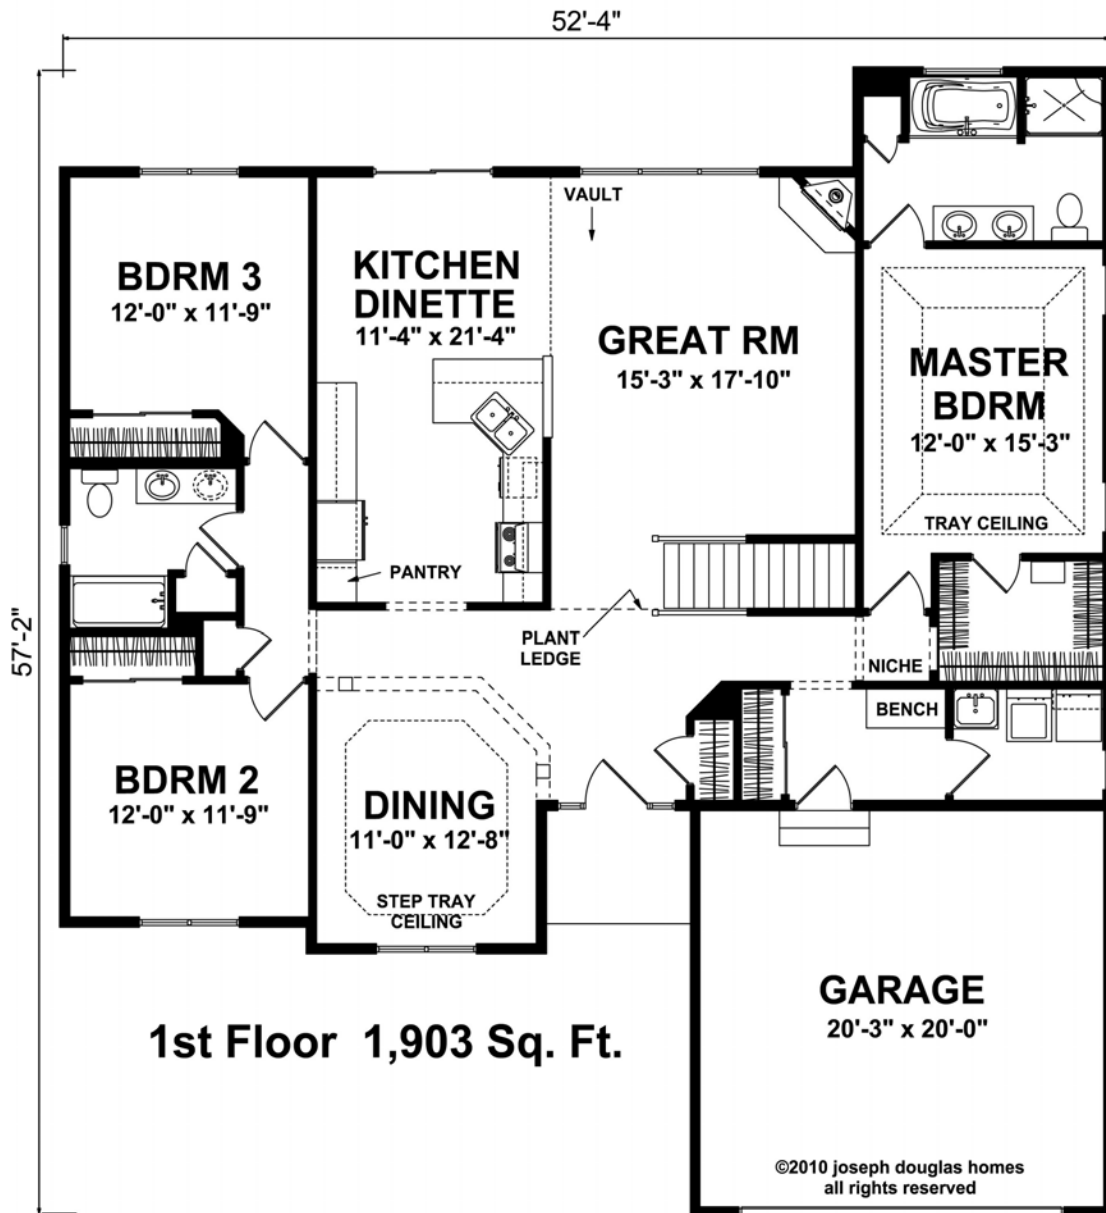

The Cambridge

1,903 Sq. Ft.

For more information, call: